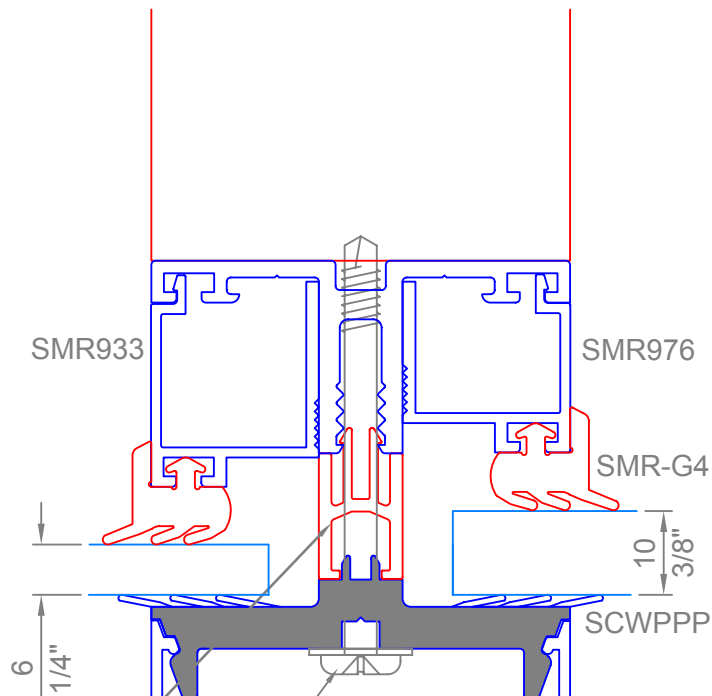

HCW.A.101

10.08

SERIES 3 Hybrid Curtain Wall General Arrangement - Mullions

Half Full Size

Hybrid Curtain Wall

General Arrangement - Jamb

HCW.A.102

10.08

Half Full Size

HCW.A.103

10.08

Hybrid Curtain Wall General Arrangements - Single Glaze Adaptors

Hybrid Curtain Wall

General Arrangement - Closers and Adaptors

SERIES 3

HCW.A.102

11.09

SERIES 3 Hybrid Curtain Wall

HCW.A.103

10.08

General Arrangement - Transoms and Window/Door Inserts

SERIES 3 Hybrid Curtain Wall

HCW.A.104

General Arrangement - Double Glazed 90° Corner