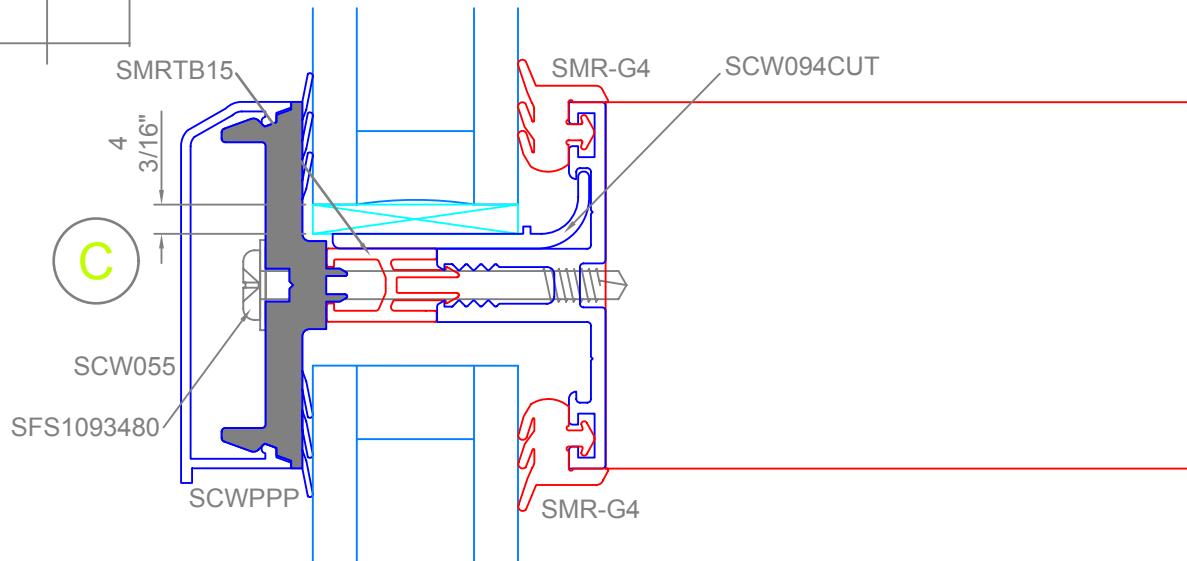

HCW.A.101

10.08

SERIES 3 Hybrid Curtain Wall General Arrangement - Mullions

Half Full Size

Hybrid Curtain Wall

General Arrangement - Jamb

HCW.A.102

10.08

Half Full Size

HCW.A.103

10.08

Hybrid Curtain Wall General Arrangements - Single Glaze Adaptors

Hybrid Curtain Wall

General Arrangement - Closers and Adaptors

SERIES 3

HCW.A.102

11.09

SERIES 3 Hybrid Curtain Wall

HCW.A.103

10.08

General Arrangement - Transoms and Window/Door Inserts

SERIES 3 Hybrid Curtain Wall

HCW.A.104

General Arrangement - Double Glazed 90° Corner

10.08

A	B
300	220
220	160
160	120
120	80
80	80

Half Full Size

SERIES 3 Hybrid Curtain Wall

HCW.A.108

General Arrangement - SD Door Insert Into Curtain Wall - Jambs

07.10