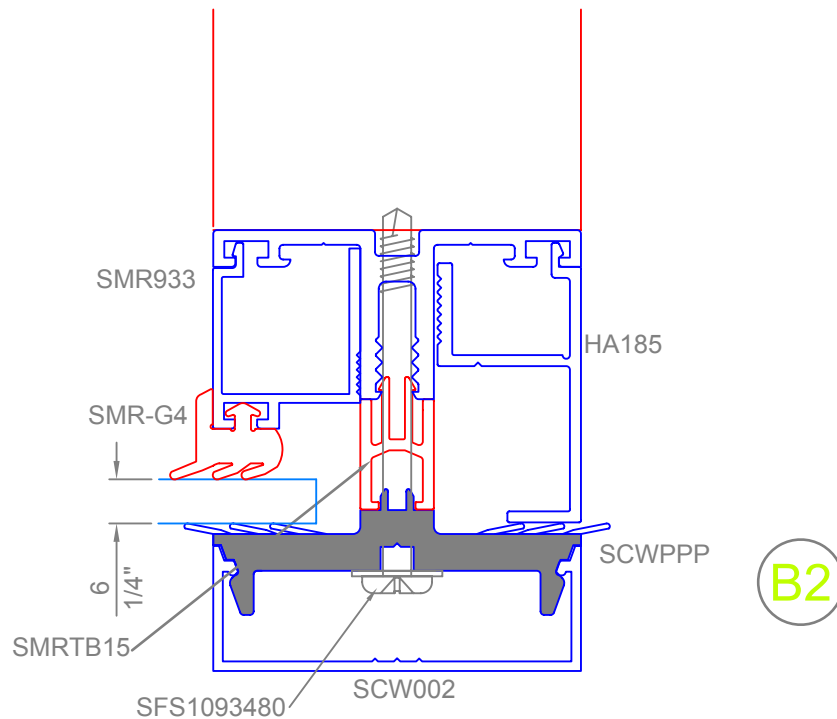

HCW.A.101

10.08

SERIES 3 Hybrid Curtain Wall General Arrangement - Mullions

Half Full Size

Hybrid Curtain Wall

General Arrangement - Jamb

HCW.A.102

10.08

Half Full Size

HCW.A.103

10.08

Hybrid Curtain Wall General Arrangements - Single Glaze Adaptors

Hybrid Curtain Wall

General Arrangement - Closers and Adaptors

SERIES 3

HCW.A.102

11.09

SERIES 3 Hybrid Curtain Wall

HCW.A.103

10.08

General Arrangement - Transoms and Window/Door Inserts

SERIES 3 Hybrid Curtain Wall

HCW.A.104

General Arrangement - Double Glazed 90° Corner

10.08

A	B
300	220
220	160
160	120
120	80
80	80

Half Full Size

SERIES 3 Hybrid Curtain Wall

HCW.A.108

General Arrangement - SD Door Insert Into Curtain Wall - Jambs

07.10