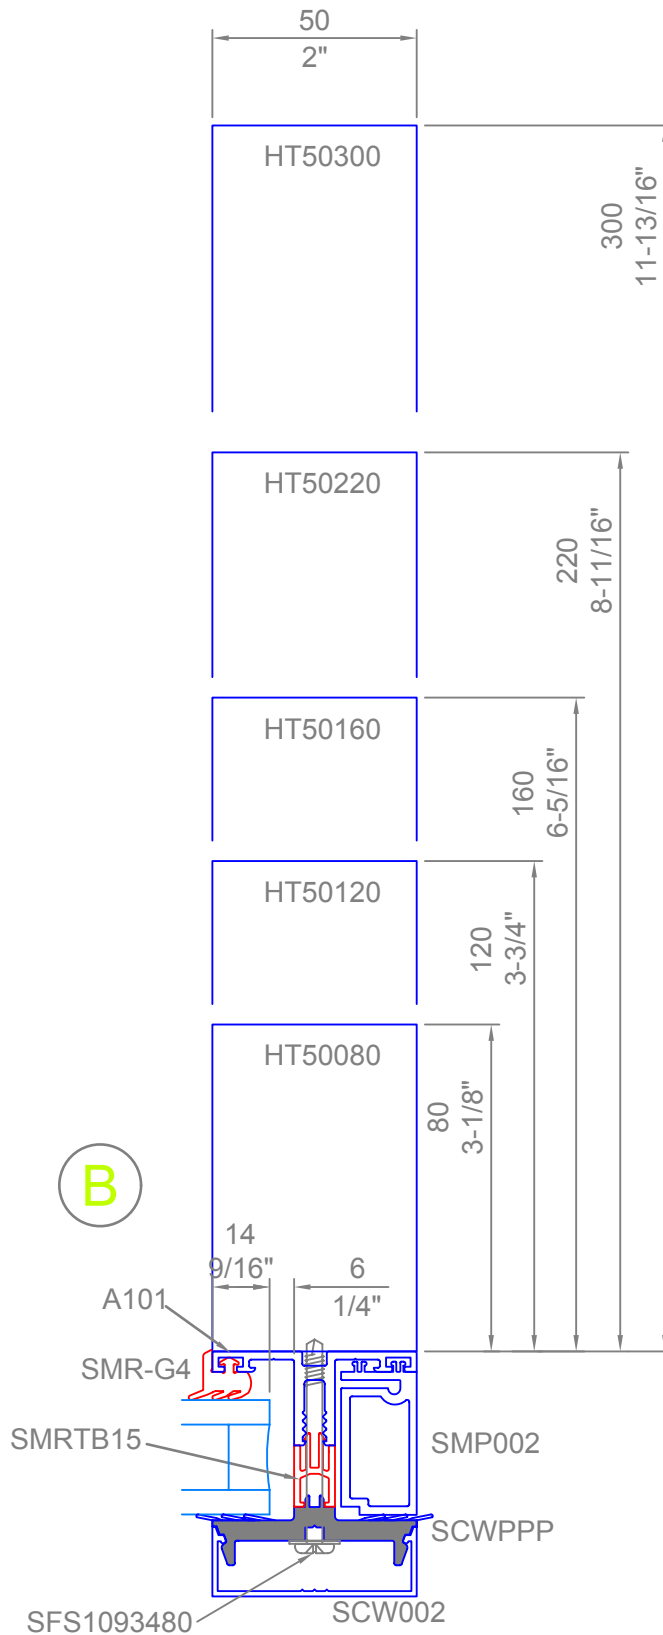

HCW.A.101

10.08

SERIES 3 Hybrid Curtain Wall General Arrangement - Mullions

Half Full Size

Hybrid Curtain Wall

General Arrangement - Jamb

HCW.A.102

10.08

Half Full Size

HCW.A.103

10.08

Hybrid Curtain Wall General Arrangements - Single Glaze Adaptors

Hybrid Curtain Wall

General Arrangement - Closers and Adaptors

SERIES 3

HCW.A.102

11.09

SERIES 3 Hybrid Curtain Wall

HCW.A.103

10.08

General Arrangement - Transoms and Window/Door Inserts

SERIES 3 Hybrid Curtain Wall

HCW.A.104

General Arrangement - Double Glazed 90° Corner

10.08

A	B
300	220
220	160
160	120
120	80
80	80

Half Full Size

SERIES 3 Hybrid Curtain Wall

HCW.A.108

General Arrangement - SD Door Insert Into Curtain Wall - Jambs

07.10