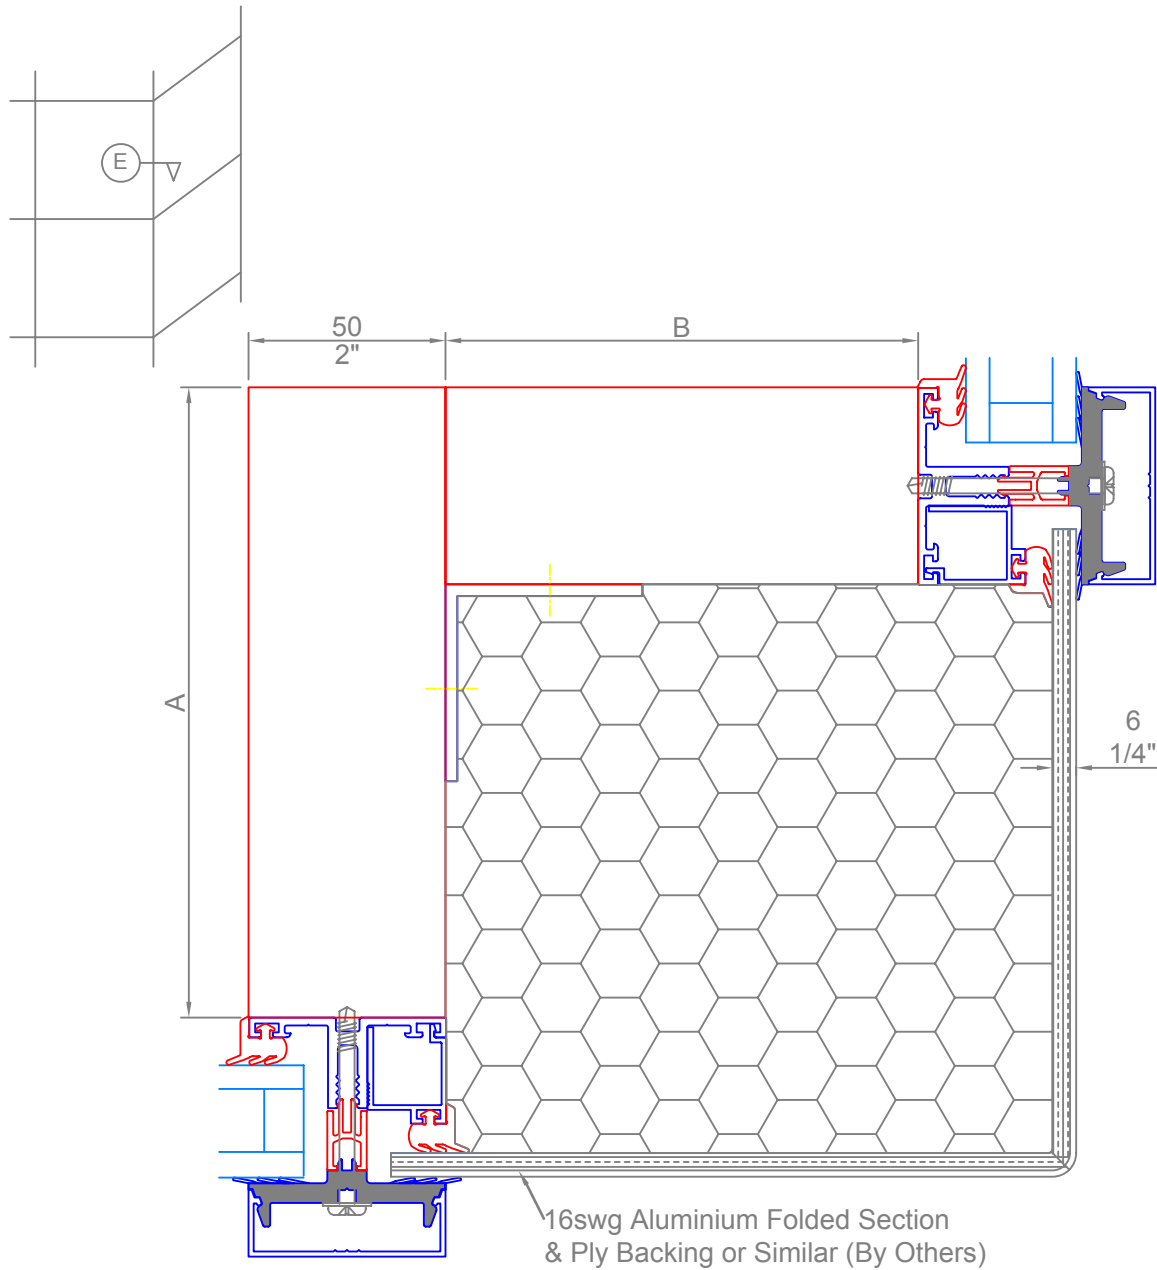

HCW.A.101

10.08

SERIES 3 Hybrid Curtain Wall General Arrangement - Mullions

Half Full Size

Hybrid Curtain Wall

General Arrangement - Jamb

HCW.A.102

10.08

Half Full Size

HCW.A.103

10.08

Hybrid Curtain Wall General Arrangements - Single Glaze Adaptors

Hybrid Curtain Wall

General Arrangement - Closers and Adaptors

SERIES 3

HCW.A.102

11.09

SERIES 3 Hybrid Curtain Wall

HCW.A.103

10.08

General Arrangement - Transoms and Window/Door Inserts

SERIES 3 Hybrid Curtain Wall

HCW.A.104

General Arrangement - Double Glazed 90° Corner

10.08

A	B
300	220
220	160
160	120
120	80
80	80

Half Full Size

SERIES 3 Hybrid Curtain Wall

HCW.A.108

General Arrangement - SD Door Insert Into Curtain Wall - Jambs

07.10