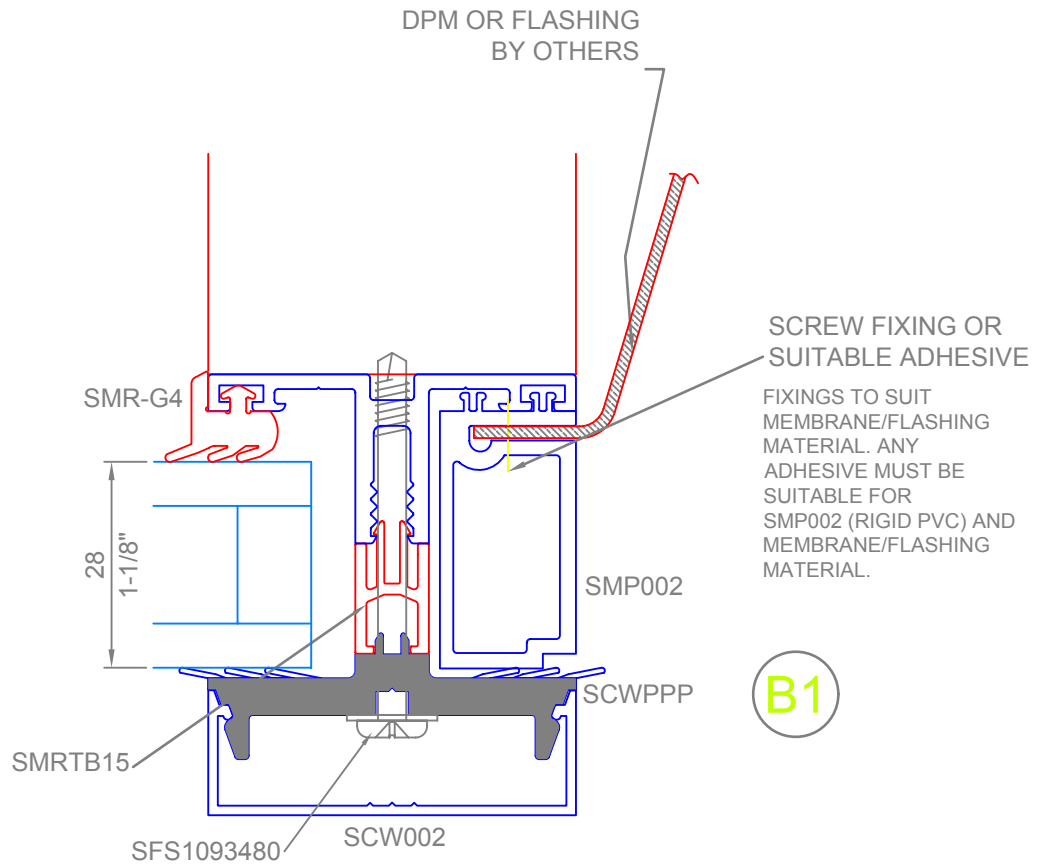

Half Full Size

HCW.A.103

10.08

Hybrid Curtain Wall General Arrangements - Single Glaze Adaptors

Hybrid Curtain Wall

General Arrangement - Closers and Adaptors

SERIES 3

HCW.A.102

11.09

SERIES 3 Hybrid Curtain Wall

HCW.A.103

10.08

General Arrangement - Transoms and Window/Door Inserts

SERIES 3 Hybrid Curtain Wall

HCW.A.104

General Arrangement - Double Glazed 90° Corner

10.08

A	B
300	220
220	160
160	120
120	80
80	80

Half Full Size

SERIES 3 Hybrid Curtain Wall

HCW.A.108

General Arrangement - SD Door Insert Into Curtain Wall - Jambs

07.10