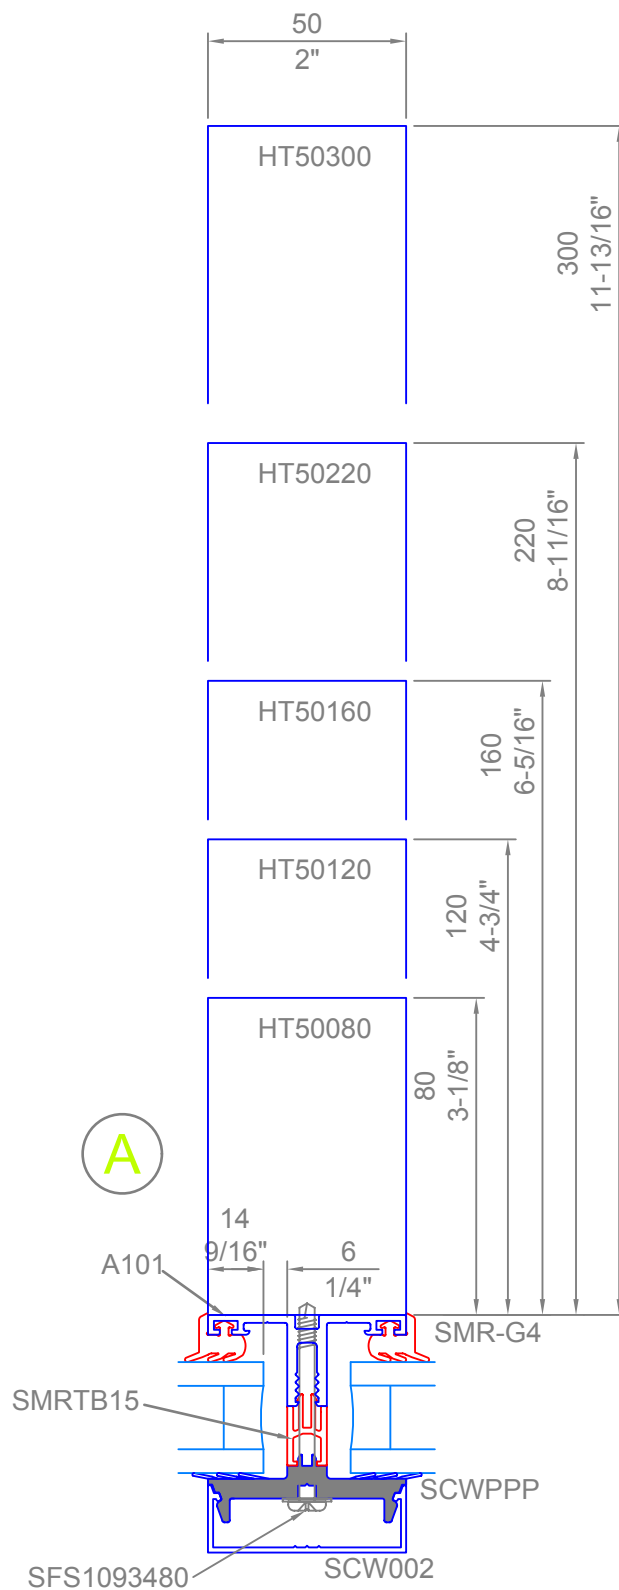

HCW.A.101

10.08

SERIES 3 Hybrid Curtain Wall General Arrangement - Mullions

Half Full Size

Hybrid Curtain Wall

General Arrangement - Jamb

HCW.A.102

10.08

Half Full Size

HCW.A.103

10.08

Hybrid Curtain Wall General Arrangements - Single Glaze Adaptors

Hybrid Curtain Wall

General Arrangement - Closers and Adaptors

SERIES 3

HCW.A.102

11.09

SERIES 3 Hybrid Curtain Wall

HCW.A.103

10.08

General Arrangement - Transoms and Window/Door Inserts

SERIES 3 Hybrid Curtain Wall

HCW.A.104

General Arrangement - Double Glazed 90° Corner

10.08

A	B
300	220
220	160
160	120
120	80
80	80

Half Full Size

SERIES 3 Hybrid Curtain Wall

HCW.A.108

General Arrangement - SD Door Insert Into Curtain Wall - Jambs

07.10