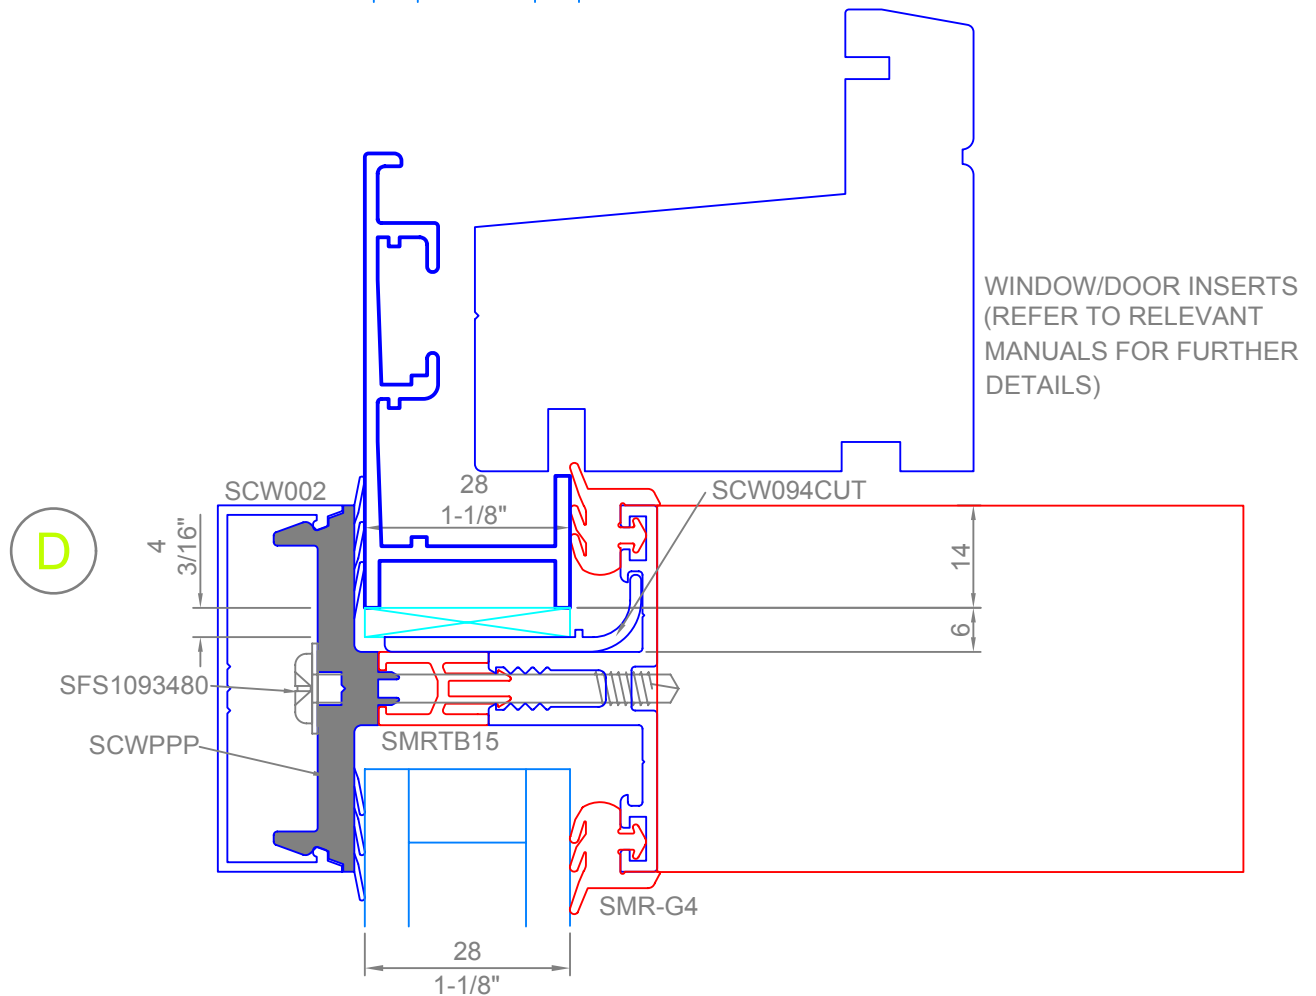

Half Full Size

HCW.A.103

10.08

Hybrid Curtain Wall General Arrangements - Single Glaze Adaptors

Hybrid Curtain Wall

General Arrangement - Closers and Adaptors

SERIES 3

HCW.A.102

11.09

SERIES 3 Hybrid Curtain Wall

HCW.A.103

10.08

General Arrangement - Transoms and Window/Door Inserts

SERIES 3 Hybrid Curtain Wall

HCW.A.104

General Arrangement - Double Glazed 90° Corner

10.08

A	B
300	220
220	160
160	120
120	80
80	80

Half Full Size

SERIES 3 Hybrid Curtain Wall

HCW.A.108

General Arrangement - SD Door Insert Into Curtain Wall - Jambs

07.10